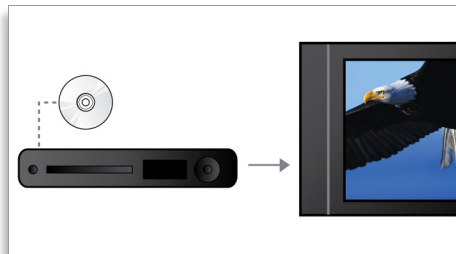

Plays it all

Play virtually any disc you want - whether they are CDs, (S)VCDs, DVDs, DVD+R, DVD-R, DVD+RW, DVD-RW or DVD+R DL. Experience unbeatable flexibility and the convenience of playing all your discs on the one device.